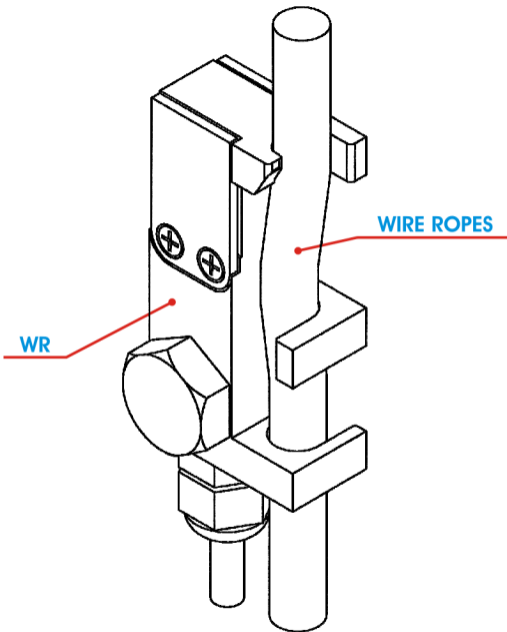

WR - INSTALLATION:

SENSOR WIRING COLOURS

RED	+ Vdc
GREEN	+ SENSE
YELLOW	- SENSE
BLACK	- Vdc