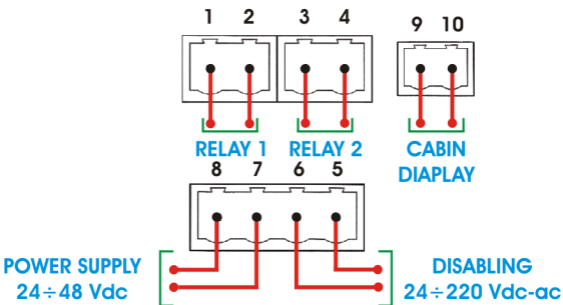

SPB - CONNECTION:

CONNECTORS

SENSOR WIRING COLOURS

RED	+ Vdc
BLACK	- Vdc
BLUE	DISABLING
BLUE - RED	DISABLING
GREY	RELAY 1
GREY - BROWN	RELAY 1
WHITE	RELAY 2
BROWN	RELAY 2
GREEN	+ ANALOG OUTPUT
YELLOW	- ANALOG OUTPUT
PINK	CABIN INDICATOR
VIOLET	CABIN INDICATOR