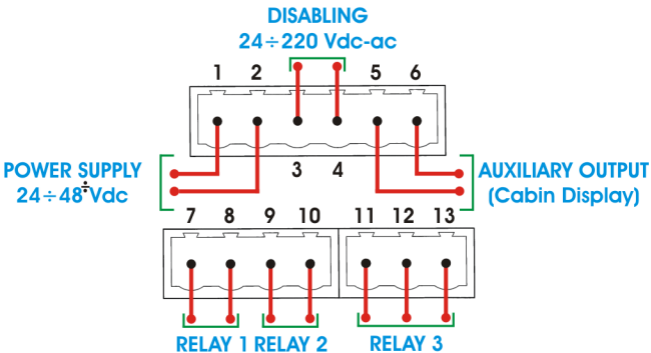

ILC3 - CONNECTION:

CONNECTORS

SENSOR WIRING COLOURS

RED	+ Vdc
BLACK	- Vdc
BLUE	DISABLING
BLUE - RED	DISABLING
GREY	RELAY 1
GREY - BROWN	RELAY 1
WHITE	RELAY 2
BROWN	RELAY 2
PINK	RELAY 3
VIOLET	RELAY 3
GREEN	+ ANALOG OUTPUT
YELLOW	- ANALOG OUTPUT