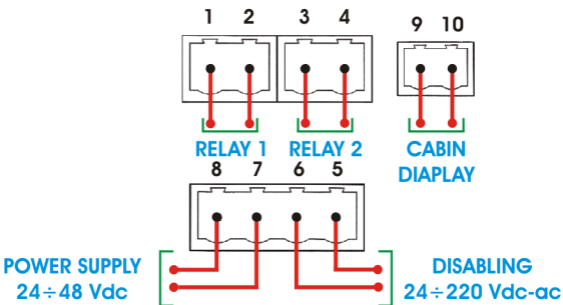

ILC2 - CONNECTION:

CONNECTORS

SENSOR WIRING COLOURS

RED	+ Vdc
BLACK	- Vdc
BLUE	DISABLING
BLUE - RED	DISABLING
GREY	RELAY 1
GREY - BROWN	RELAY 1
WHITE	RELAY 2
BROWN	RELAY 2
GREEN	+ ANALOG OUTPUT
YELLOW	- ANALOG OUTPUT
PINK	CABIN INDICATOR
VIOLET	CABIN INDICATOR