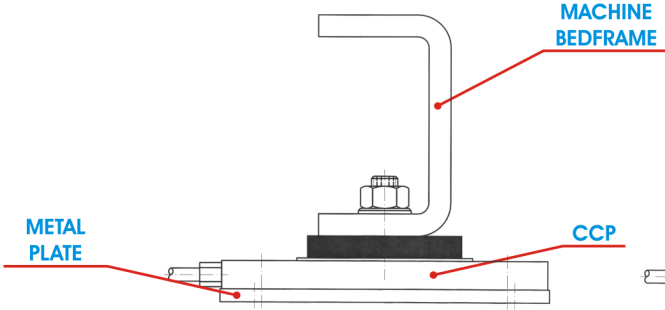

CCP - INSTALLATION:

CCP WITH METAL PLATE

CCP WITHOUT METAL PLATE

SENSOR WIRING COLOURS	
RED	+ Vdc
GREEN	+ SENSE
YELLOW	- SENSE
BLACK	- Vdc