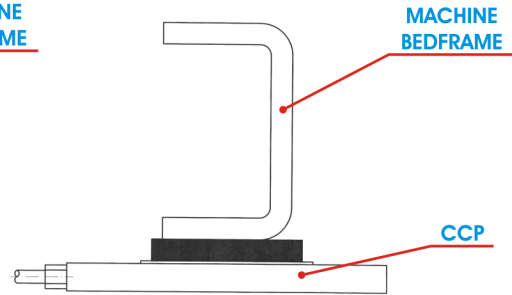

CCP - INSTALLATION:

CCP WITH METAL PLATE

CCP WITHOUT METAL PLATE

SENSOR WIRING COLOURS	
RED	+ Vdc
GREEN	+ SENSE
YELLOW	- SENSE
BLACK	- Vdc